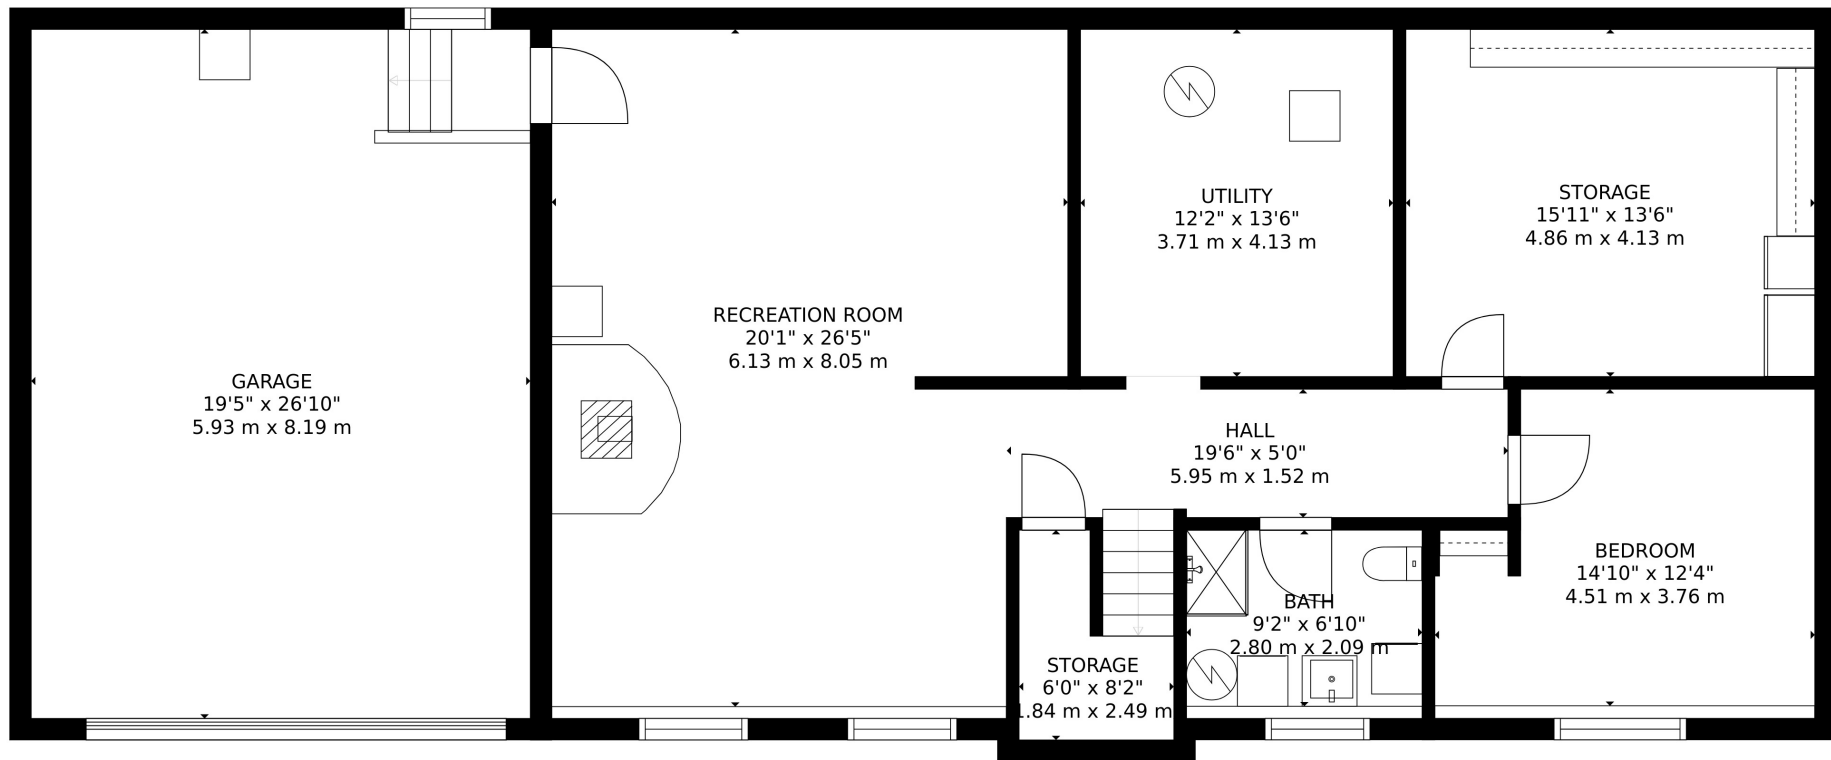

FLOOR 2

FLOOR 1

Estimated areas

GLA FLOOR 1: 0 sq. ft, excluded 2038 sq. ft
 GLA FLOOR 2: 1495 sq. ft, excluded 610 sq. ft
 Total GLA 1495 sq. ft, total scanned area 4143 sq. ft

SIZES AND DIMENSIONS ARE APPROXIMATE, ACTUAL MAY VARY.

Estimated areas

GLA FLOOR 1: 0 sq. ft, excluded 2038 sq. ft
 GLA FLOOR 2: 1495 sq. ft, excluded 610 sq. ft
 Total GLA 1495 sq. ft, total scanned area 4143 sq. ft

SIZES AND DIMENSIONS ARE APPROXIMATE, ACTUAL MAY VARY.