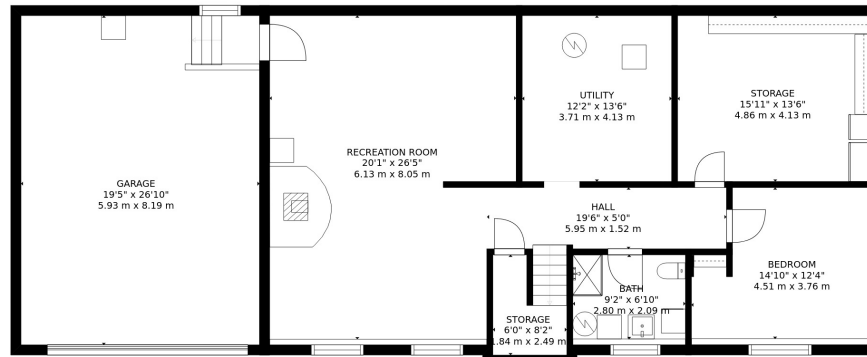

FLOOR 2

FLOOR 1

Estimated areas

GLA FLOOR 1: 0 sq. ft, excluded 2038 sq. ft
 GLA FLOOR 2: 1495 sq. ft, excluded 610 sq. ft
 Total GLA 1495 sq. ft, total scanned area 4143 sq. ft

SIZES AND DIMENSIONS ARE APPROXIMATE, ACTUAL MAY VARY.

Estimated areas

GLA FLOOR 1: 0 sq. ft, excluded 2038 sq. ft
 GLA FLOOR 2: 1495 sq. ft, excluded 610 sq. ft
 Total GLA 1495 sq. ft, total scanned area 4143 sq. ft

SIZES AND DIMENSIONS ARE APPROXIMATE, ACTUAL MAY VARY.