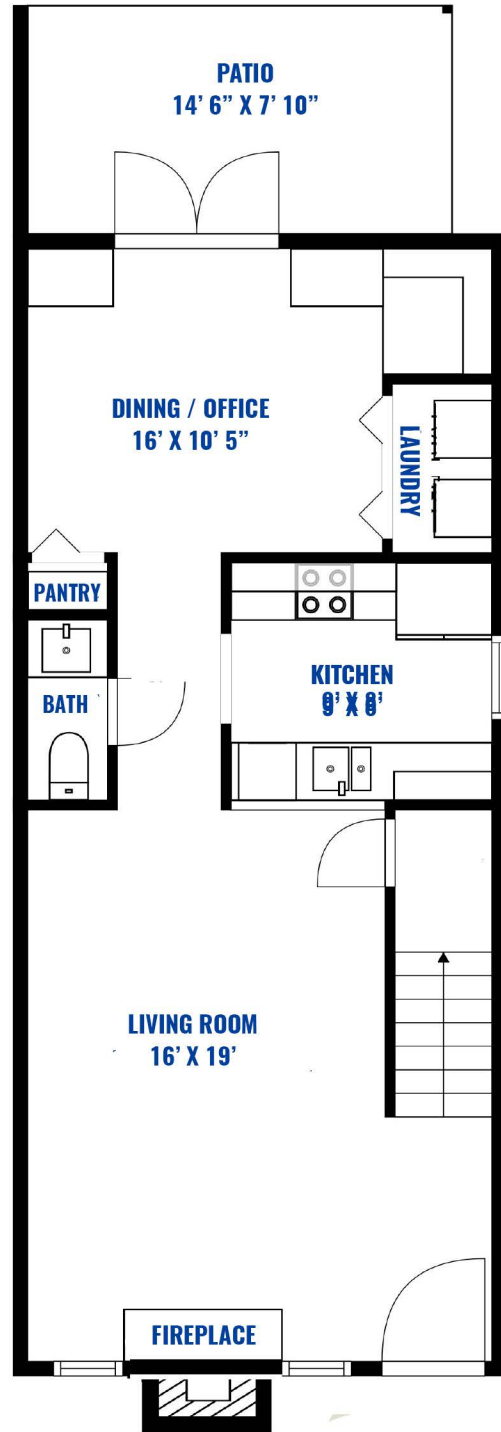

141 Poinsettia Street Atlantic Beach, Florida

2 Bedroom

1.5 Bathrooms

1981

1,248 Sqft