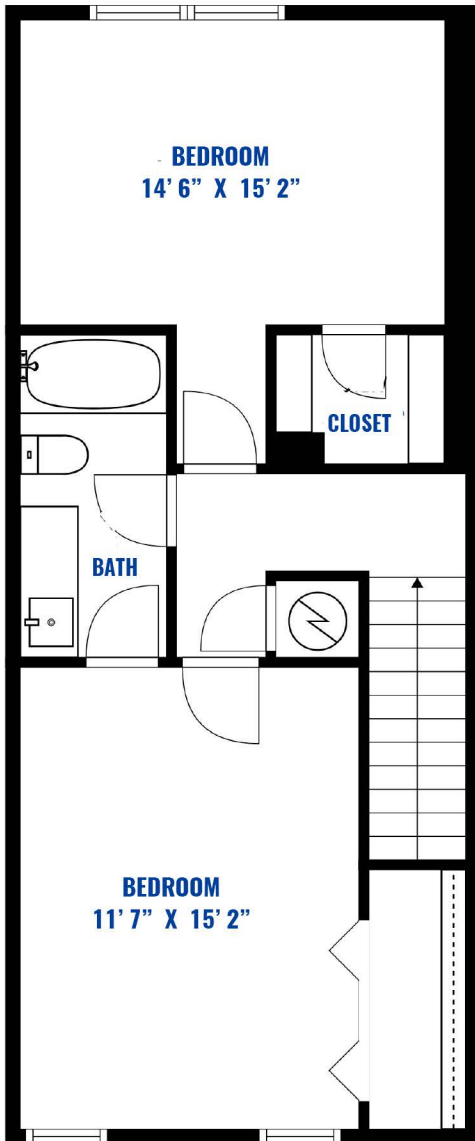

141 Poinsettia Street Atlantic Beach, Florida

2 Bedroom

1.5 Bathrooms

1981

1,248 Sqft